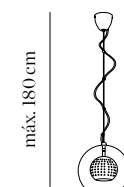

Globe

Design by Sam Mey

Pantalla cristal triplex soplado
Shade triplex blown glass

Estructura hierro/ Lámparas incluidas y reemplazables
Structure iron/ Lamps included and replaceables

5013/016

máx. 180 cm

20 cm

5013/026