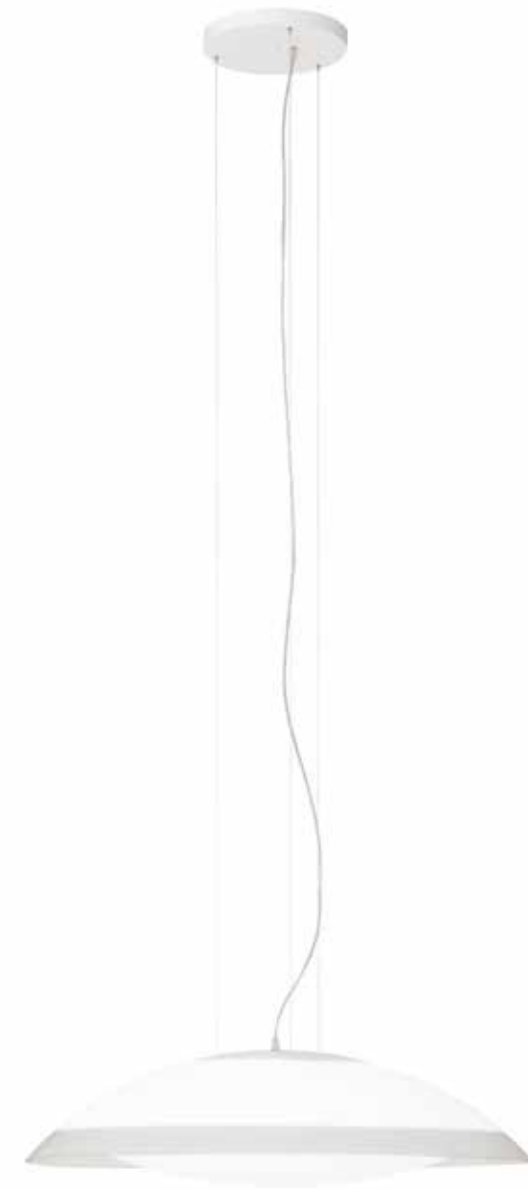

200 cm

70cm
90cm
120cm

Lens

Design by Cristian Cubina

Pantalla metacrilato opal
Shade opal methacrylate

Balastro electrónico incluido / Lámpara no incluida
Electronic ballast included / Lamp not included

5260/011 (70cm) blanco *white*

5290/011 (90cm) blanco *white*

5200/011 (120cm) blanco *white*

2Gx13 T5 55W

CE ☐ IP 20 ☒ A++

pag
153