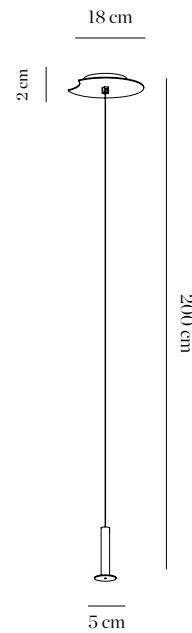

Ejemplos de diferentes soluciones de iluminación modular
Examples of several modular lighting solutions

i Curvas fotométricas disponibles en www.almalight.com
Photometric curves available on www.almalight.com

5700
(figura A / A figure)

ESTRUCTURA LED
LED STRUCTURE

5700/011 blanco white
5700/012 arena sand colour
5700/013 gris claro light grey
5700/016 níquel mate matt nickel
5700/000 según RAL cliente
according to customer's RAL
(mínimo 15 unidades / minimum 15 units)

LED Cree 3W - 3000K - 160lm 180°

ESTRUCTURA CIEGA SIN CRISTAL
BLIND STRUCTURE WITHOUT GLASS

5701/011 blanco white
5701/012 crema light cream
5701/013 gris claro light grey
5701/016 níquel mate matt nickel
5701/000 según RAL cliente
according to customer's RAL
(mínimo 15 unidades / minimum 15 units)

CE IP 20 A++