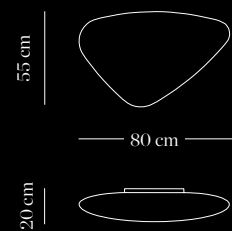

Stone

Design by Josep Novell & Josep Puig

Pantalla polietileno rotomoldeado
Shade rotomoulded polyethylene

Lámpara y mando a distancia incluido
Lamp and remote control included

Estructura hierro
Structure iron

9300/036 RGB pintado epoxi blanco
epoxi white painted

RGB LED
Montaje posible en pared o techo
Possible installation on wall or ceiling

CE IP 20 A++

20 cm