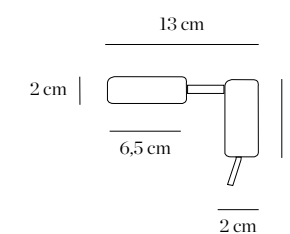

Orb

Design by Novell+Perera

Estructura latón pintado epoxy/laminado decorativo
Structure powder coated brass /decorative laminate

Lámpara incluida y reemplazable
Lamp included and replaceable

4100/011 blanco texturado/blanco-*textured white/white* LED 2,6W 4000K 140lm

4101/011 blanco texturado/blanco-*textured white/white* LED 2,6W 6400K 160lm

4100/111 blanco texturado/roble-*textured white/oak wood* LED 2,6W 4000K 140lm

4101/111 blanco texturado/roble-*textured white/oak wood* LED 2,6W 6400K 160lm

LED

CE IP 20 A++