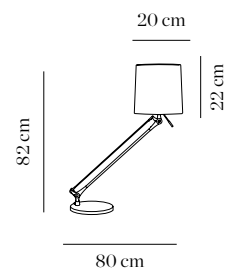

Tech

Pantalla encintado hilo de seda plata
Shade silver silk thread

Estructura aluminio/Lámpara no incluida
Structure aluminium/Lamp not included

2243/019 plata *silver*

E27 Dulux EL20W

CE