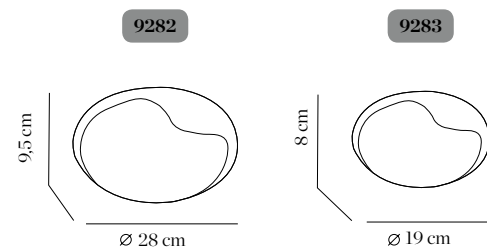

Mizu

Design by Ricard Ferrer

Pantalla cristal triplex opal
Shade opal blown glass

Estructura hierro pintado epoxi / aro aluminio
Structure iron epoxy painted / aluminium ring

Lámpara no incluida
Lamp not included

9282/011 blanco white

9282/016 plata silver

9282/017 cromo chrome

220V G9 60W

9283/011 blanco white

9283/016 plata silver

9283/017 cromo chrome

220V G9 40W

CE