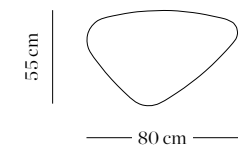

Stone
Design by Josep Novell & Josep Puig

Pantalla polietileno rotomoldeado
Shade rotomoulded polyethylene

Estructura hierro
Structure iron

Balastro electrónico incluido / Lámpara no incluida
Electronic ballast included / Lamp not included

9300/036 pintado epoxi blanco epoxi *white painted*
2Gx13 T5 55W

9300/036 RG
2Gx13 T5 55W

Con balastro electrónico regulable mediante
regulación digital DSI o Switch DIM
With dimmable electronic ballast. Regulation through
digital DSI or Switch DIM