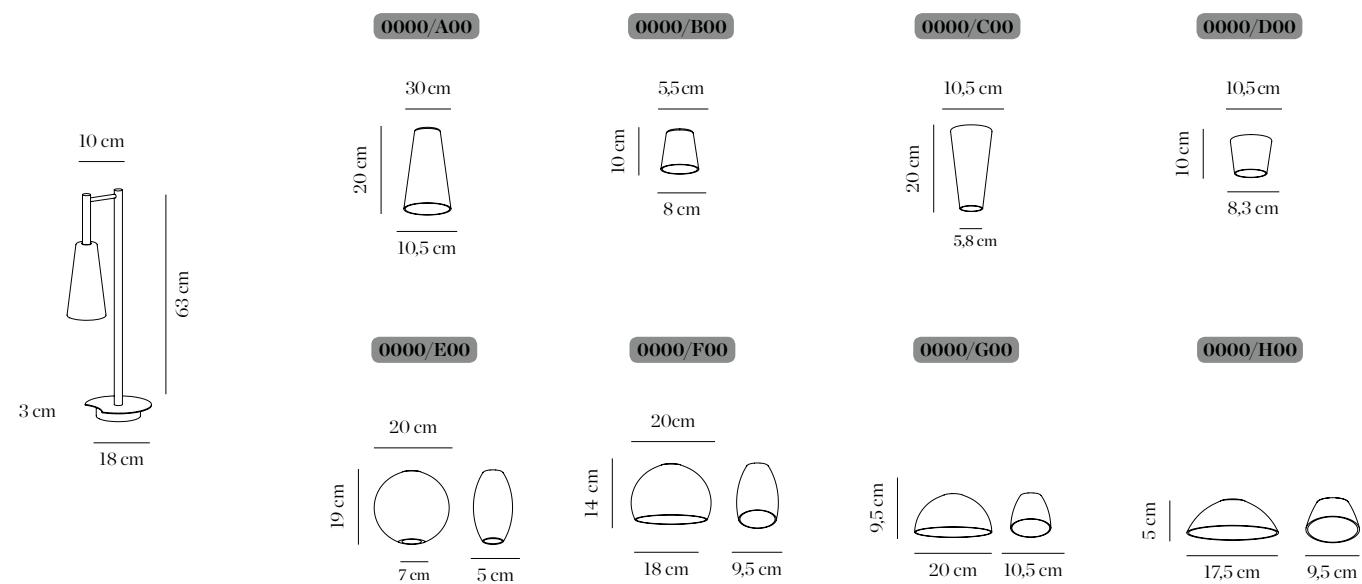

0000/G00 cristal G *G glass*

0000/H00 cristal H *H glass*

CE IP 20 A++

Suit

Design by Oriol Llahona

Estructura solid surface
Structure solid surface

Lámpara no incluida / Con regulador
Lamp not included / With dimmer