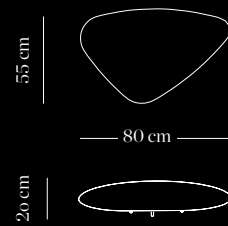

Stone Out

Design by Josep Puig & Josep Novell

Pantalla polietileno rotomoldeado
Shade rotomoulded polyethylene

Estructura acero inoxidable pulido / aluminio
Structure polished stainless steel / aluminium

Lámpara incluida
Lamp included

2350 / 036 acero inoxidable pulido / aluminio anodizado
polished stainless steel / anodized aluminium

LED RGB

CE IP 65 A++