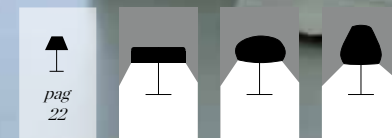

Aspen

Design by Obj studio

Pantalla cerámic esmaltada brillante
Shade shiny enamelled ceramic

Estructura madera de roble / hierro pintado epoxi /
cable textil
Structure oak wood / epoxy painted iron / textil cable

Lámparas no incluidas
Lamps not included

3383/011 blanco white

3385/011 blanco white

3x E14 max. 10W

CE ☐ IP20 ☒ A++