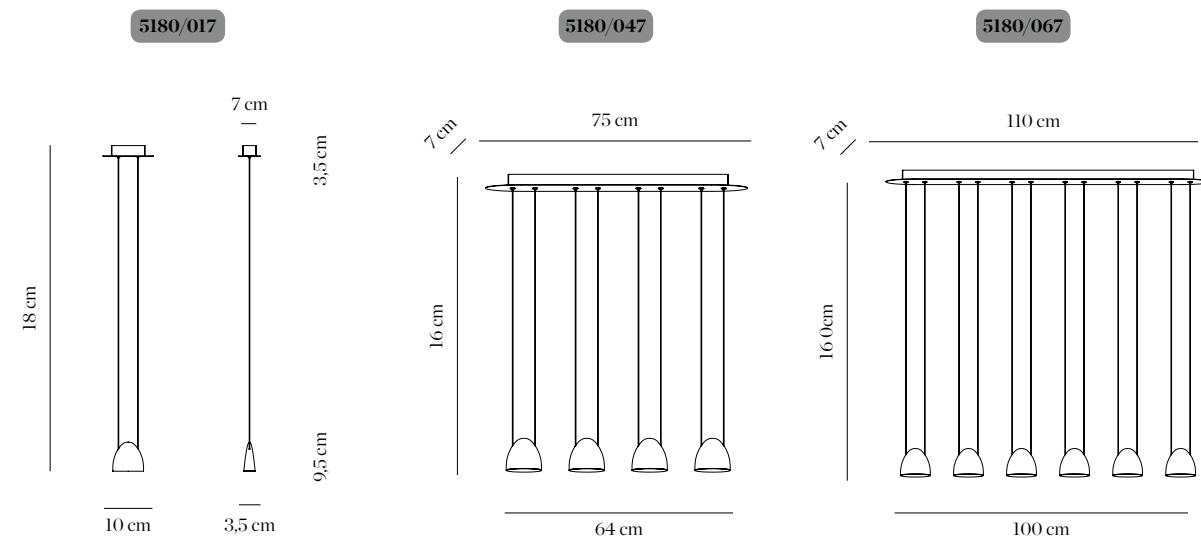

Led Oval

Design by Cristian Cubiñá

Estructura acero inoxidable pulido espejo
Structure mirror polished stainless steel

Pantalla fundición aluminio pulido
Shade polished die cast aluminium

Lampara incluida y no reemplazable
Lamp included and not replaceable

5180/017 colgante individual LED 3W
single pendant

5180/047 colgante lineal 4 luces LED 3W
linear pendant 4 lights

5180/067 colgante lineal 6 luces LED 3W
linear pendant 6 lights

5185/167 colgante redondo 16 luces LED 3W
round pendant 16 lights

5185/247 colgante redondo 24 luces LED 3W
round pendant 24 lights

5185/087 colgante en cruz 8 luces LED 3W
cross-shaped pendant 8 lights

LED Citizen 3000K 250lm

CE IP 20 A++