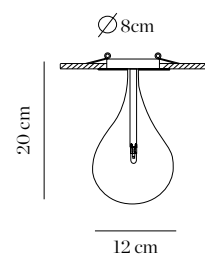

Drop Downlight

Pantalla cristal borosilicato transparente
Shade borosilicate transparent glass

Foco empotrado/Estructura hierro
Embedded downlight/Structure iron

Transformador no incluido
Transformer not included

Lámpara incluida y reemplazable
Lamp included and replaceable

9101/016 cromo chrome

12V G4 20W

CE