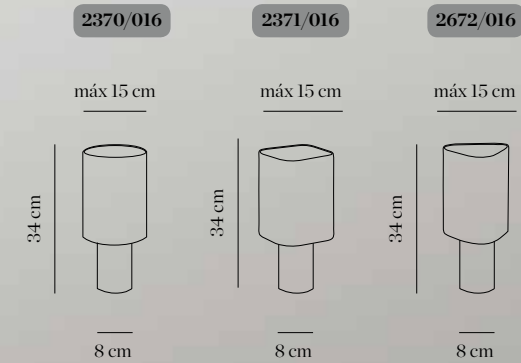

Tiny

Design by Novell+Puig

Estructura latón acabado níquel
Structure brass satin nickel finished

Pantalla polietileno rotomoldeado / Lámpara no incluida
Shade rotomoulded polyethylene / Lamp not included

- 2370 /016 níquel satinado *satin nickel*
- 2371 /016 níquel satinado *satin nickel*
- 2372 /016 níquel satinado *satin nickel*

E27 max.20W

CE IP 65 A++ A+