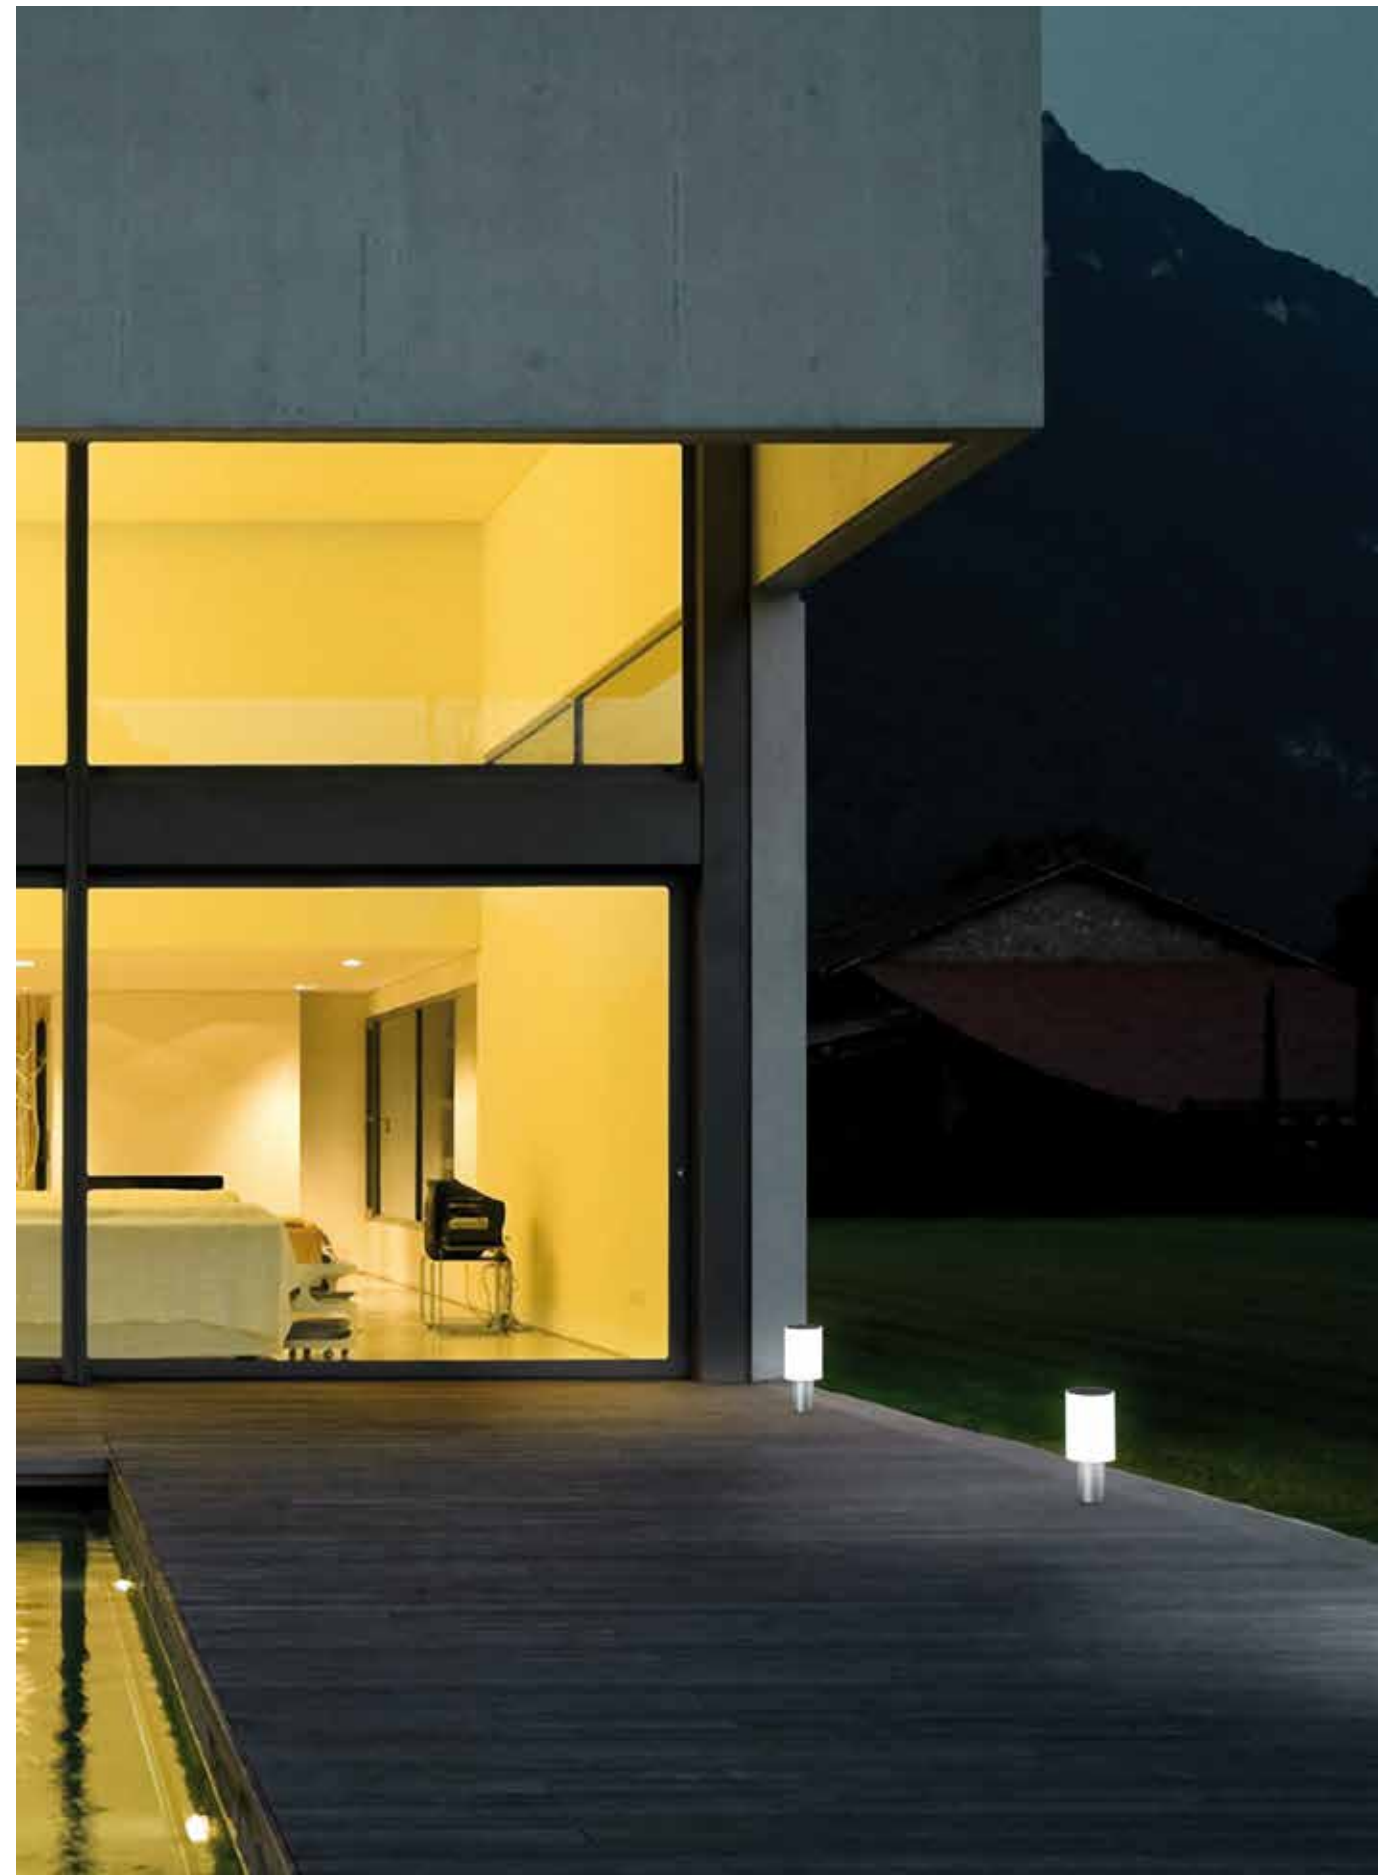

Stone Led / Stone Out / Tiny

Tiny

Design by Novell+Puig

Estructura latón acabado níquel
Structure brass satin nickel finished

Pantalla polietileno rotomoldeado / Lámpara no incluida
Shade rotomoulded polyethylene / Lamp not included