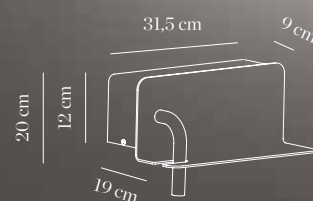

Bend

Design by Novell - Perera

Estructura hierro pintado epoxi
Structure powder coated iron

Pantalla metacrilato opal conformado
Shade formed opal methacrylate

Con interruptor para el lector
With switch for the reading light

4045/011 blanco white

4045/016 níquel mate matt nickel

4045/019 plata silver

4045/000 según RAL cliente according to customer's RAL

4045/1 con enchufe with switch

4045/2 con porta flores with flower vase

(mínimo 15 unidades minimum 15 units)

G24d 26W
LED Cree 3W - 3000K - 160lm 30°

CE IP20 A++

Curvas fotométricas disponibles en www.almalight.com

Photometric curves available on www.almalight.com