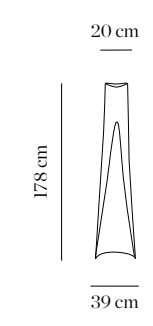

Suit

Design by Oriol Llahona

Estructura solid surface
Structure solid surface

Lámpara no incluida / Con regulador
Lamp not included / With dimmer

3920/011 blanco white

☐ B15 max. 150W

CE ☐ IP 20 ☒ A++ ☒ A+