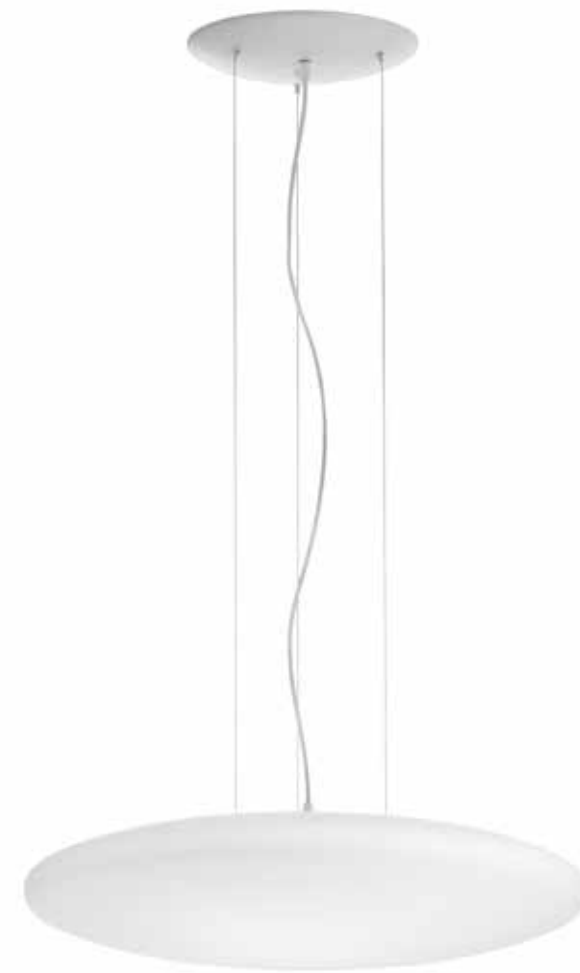

15 cm

Sun

Design by Josep Puig & Josep Novell

Pantalla cristal opal triplex soplado
Shade triplex blown opal glass

Estructura hierro
Structure iron

Lámpara no incluida
Lamp not included

5311/016 pintado epoxi blanco *epoxi white painted*

R7s 200W

5311/016 RGB pintado epoxi blanco *epoxi white painted RGB LED*

Suspensión mediante cables de acero de 2 metros ajustables mediante sistema de autobloqueo
Suspended by 2 metres of steel cable, height adjustable with auto blocking system

CE IP 20