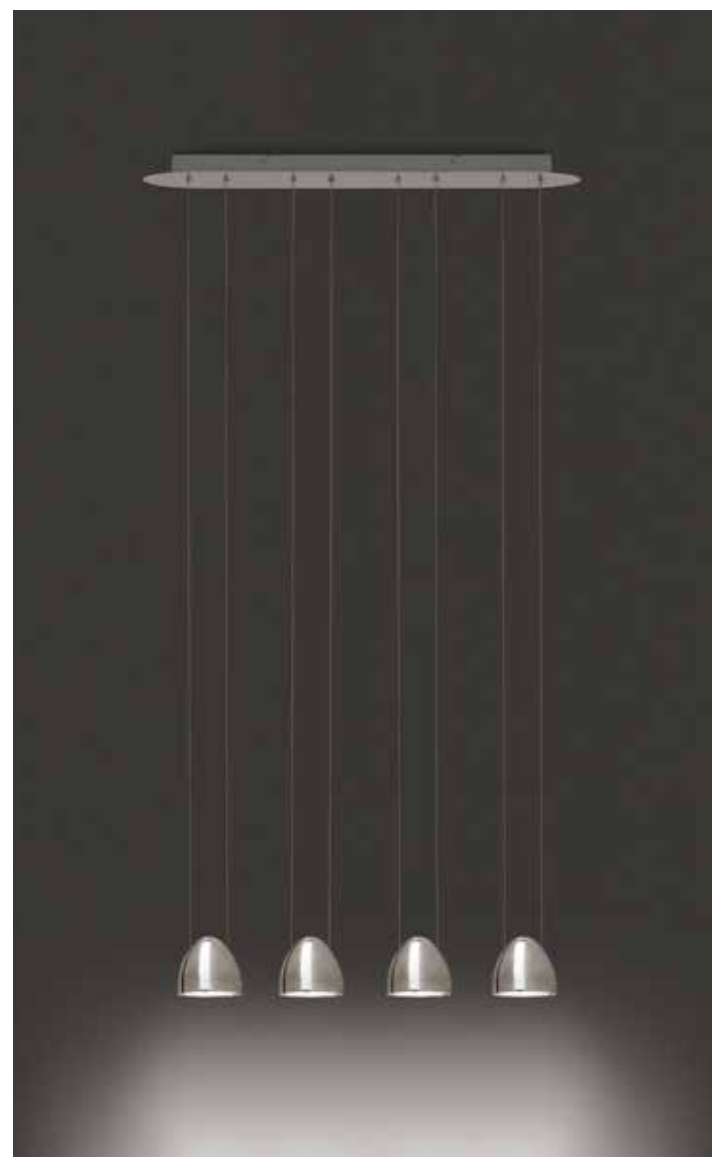

Led Oval

Design by Cristian Cubiñá

Estructura acero inoxidable pulido espejo
Structure mirror polished stainless steel

Pantalla fundición aluminio pulido
Shade polished die cast aluminium

Lampara incluida y no reemplazable
Lamp included and not replaceable

5180/017 colgante individual LED 3W
single pendant

5180/047 colgante lineal 4 luces LED 3W
linear pendant 4 lights

5180/067 colgante lineal 6 luces LED 3W
linear pendant 6 lights

5185/167 colgante redondo 16 luces LED 3W
round pendant 16 lights

5185/247 colgante redondo 24 luces LED 3W
round pendant 24 lights

5185/087 colgante en cruz 8 luces LED 3W
cross-shaped pendant 8 lights

LED Citizen 3000K 250lm

CE IP 20 A++