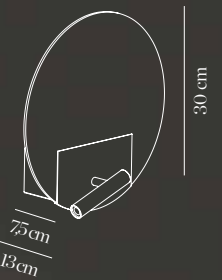

📄 Curvas fotométricas disponibles en www.almalight.com

Photometric curves available on www.almalight.com