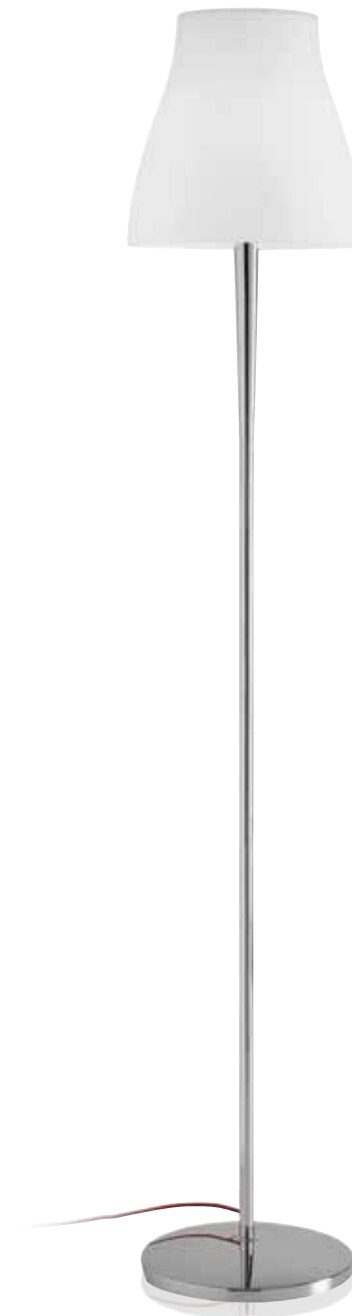

The structure has a pivoting system to grant the glass to be mounted in a horizontal position. Can also be used to move the shade slightly and give a new decorative swing.

Bare

Design by Sam Mey

Pantalla cristal triplex soplado
Shade triplex blown glass