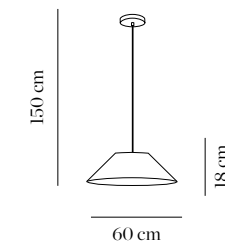

Room

Design by Josep Puig & Josep Novell

Pantalla aluminio pintado epoxi
Shade epoxy painted aluminium

Estructura aluminio pintado epoxi
Structure epoxy painted aluminium

El interior de la pantalla siempre pintado de blanco
Shade will always be inside white painted

Balastro electrónico incluido/Lámparas no incluidas
Electronic ballast included/Lamps not included

5450/011 blanco *white*

5450/016 plata *silver*

5450/018 negro *black*

2Gx13 T5 55W

CE ☐ IP 20 **A++**