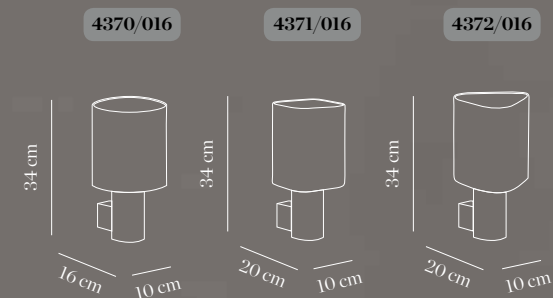

Tiny

Design by Novell+Puig

Estructura latón acabado níquel
Structure brass satin nickel finished

Pantalla polietileno rotomoldeado / Lámpara no incluida
Shade rotomoulded polyethylene / Lamp not included

- 4370 /016 níquel satinado *satin nickel*
- 4371 /016 níquel satinado *satin nickel*
- 4372 /016 níquel satinado *satin nickel*

E27 max.20W

CE IP 65 A++ A+