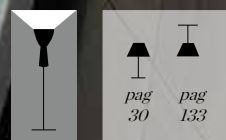

3125/017
3126/017

Kone

Design by Cristian Cubiñá

Pantalla cristal triplex soplado
Shade triplex blown glass

Estructura hierro
Structure iron

Lámpara no incluida
Lamp not included

3125/017 blanco *white*

3126/017 negro *black*

E14 60W

CE IP 20