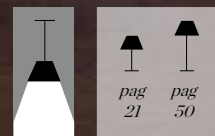

5420/126 (120cm/54W) plata *silver*

5420/156 (150cm/80W) plata *silver*

☐ G5 T5

60cm
90cm
120cm
150cm

8 cm

CE IP 23 A++

Room

Design by Josep Puig & Josep Novell