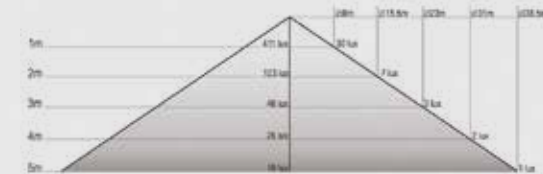

Curvas fotométricas disponibles en www.almalight.com
Photometric curves available on www.almalight.com

Capitone

Design by Oriol Llahona

Estructura hierro epoxi pintado
Structure powder coated steel

Pantalla solid surface
Shade solid surface

Lámparas no incluidas
Lamps not included

9400/011 (80cm) blanco white

3x R7s 115mm max.80W

CE IP 20 A++ A+