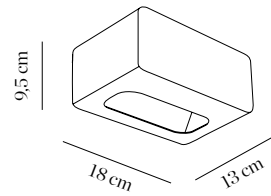

Note

Design by Oriol Llahona

Estructura aluminio anodizado o pintado epoxi texturizado
Structure anodized or texturized epoxi painted aluminium

Los acabados pintados son texturizados. Bajo pedido puede pintarse según RAL del cliente. La pantalla frontal en aluminio anodizado puede personalizarse bajo pedido
Painted finishings are texturized. Under request can be painted in customers RAL. Front shade in anodized aluminium can be personalized under request

Lámpara no incluida
Lamp not included

4900/010 anodizado dorado *gold anodized*

4900/011 blanco *white*

4900/015 rojo *red (ral 3020)*

4900/016 anodizado plata *silver anodized*

4900/018 negro *black*

R7s max. 150W

CE