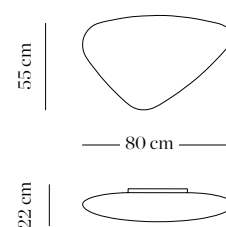

i Curvas fotométricas disponibles en www.almalight.com

Photometric curves available on www.almalight.com

En la versión RGB, mediante el mando a distancia se puede variar el color de los LED y fijarlo en el color deseado.

In the RGB version, by using the remote control the LED colour can be changed and fixed in the desired one.

Stone Out

Design by Josep Puig & Josep Novell

Pantalla polietileno rotomoldeado
Shade rotomoulded polyethylene

Estructura acero inoxidable
Structure stainless steel

9330/036 blanco *white*

Balastro electrónico incluido/ Lámpara no incluida
Electronic ballast included/ Lamp not included

⊙ 2Gx13 T5 55W

9355/036 blanco *white*

RGB LED

CE ☐ IP 23 ☐ A++ ☒