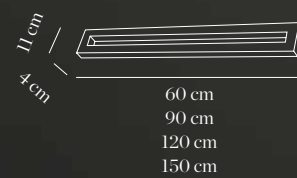

Bath B

Design by Oriol Llahona

Pantalla policarbonato opal
Shade opal polycarbonate

Estructura hierro pintado epoxi
Structure epoxy painted iron

Balastro electrónico incluido / Lámpara no incluida
Electronic ballast included / Lamp not included

4410/060 (G5 T5 24W 60 cm) blanco *white*

4410/090 (G5 T5 39W 90 cm) blanco *white*

4410/120 (G5 T5 54W 120 cm) blanco *white*

4410/150 (G5 T5 80W 150 cm) blanco *white*

— G5 T5

CE IP 23 A++