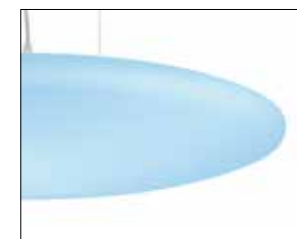

En la versión RGB, mediante el mando a distancia se puede variar el color de los LED y fijarlo en el color deseado.

In the RGB version, by using the remote control the LED colour can be changed and fixed in the desired one.