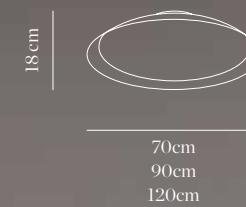

Lens

Design by Cristian Cubina

Pantalla de metacrilato blanco
Shade opal methacrilate

Estructura hierro pintado epoxi
Structure epoxy painted iron

Balastro electrónico incluido / Lámpara no incluida
Electronic ballast included / Lamp not included

9260/011 (70cm) blanco *white*

9290/011 (90cm) blanco *white*

9200/011 (120cm) blanco *white*

2Gx13 T5 55W

9260/011RGB (70cm) blanco *white*

9290/011RGB (90cm) blanco *white*

9200/011RGB (120cm) blanco *white*

RGB LED

Con balastro electrónico regulable mediante regulación digital DST o Switch DIM
With dimmable electronic ballast. Regulation through digital DST or Switch DIM

9260/011 RG

9290/011 RG

9200/011 RG

2Gx13 T5 55W

CE IP 20 A++

En la versión RGB, mediante el mando a distancia se puede variar el color de los LED y fijarlo en el color deseado.

In the RGB version, by using the remote control the LED colour can be changed and fixed in the desired one.