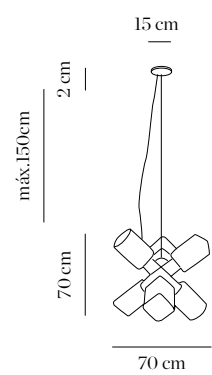

Skylab

Design by Novell+Puig

Estructura latón acabado níquel satinado
Structure satin nickel brass

Lámparas no incluidas
Lamps not included

5370/016 níquel satinado *mat nickel*

6 x E27 max.20W

CE IP20 A++ A+