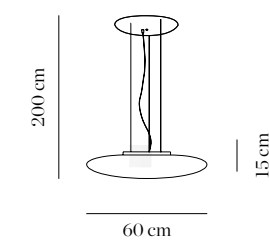

15 cm

Sun

Design by Josep Puig & Josep Novell

Pantalla cristal opal triplex soplado
Shade triplex blown opal glass

Estructura hierro
Structure iron

Lámpara no incluida
Lamp not included

5311/016 pintado epoxi blanco *epoxi white painted*

R7s 200W

5311/016 RGB pintado epoxi blanco *epoxi white painted RGB LED*

Suspensión mediante cables de acero de 2 metros ajustables mediante sistema de autobloqueo
Suspended by 2 metres of steel cable, height adjustable with auto blocking system

CE IP 20