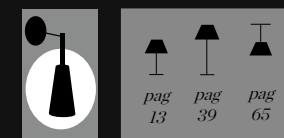

Flat

Design by Novell - Perera

Estructura hierro
Structure iron

Con interruptor para el lector
With switch for the reading light

CON LECTOR WITH READING LIGHT

4415 / 011 blanco *white*

4415 / 016 níquel mate *mat nickel*