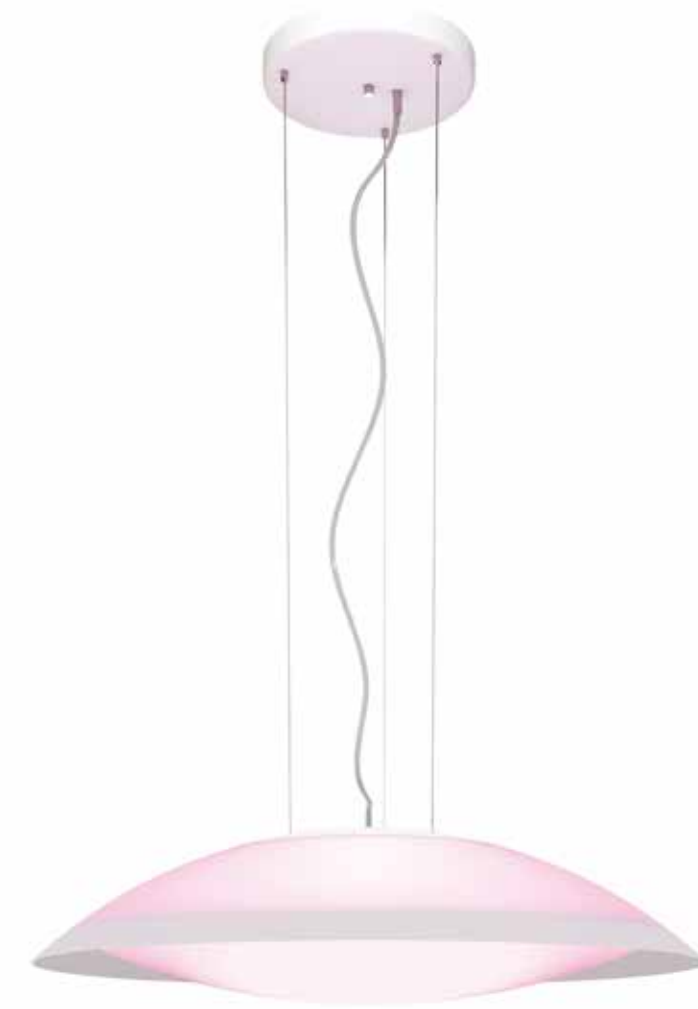

Lens

Design by Cristian Cubina

Pantalla metacrilato opal
Shade opal methacrilate

Balastro electrónico incluido
Electronic ballast included

Mediante el mando a distancia se puede variar el color de los LED y fijarlo en el color deseado.

By using the remote control the LED colour can be changed and fixed in the desired one.

5260/01IRGB (70cm) blanco *white*

5290/01IRGB (90cm) blanco *white*

5200/01IRGB (120cm) blanco *white*

RGB LED

70cm
90cm
120cm

CE IP 20 A++