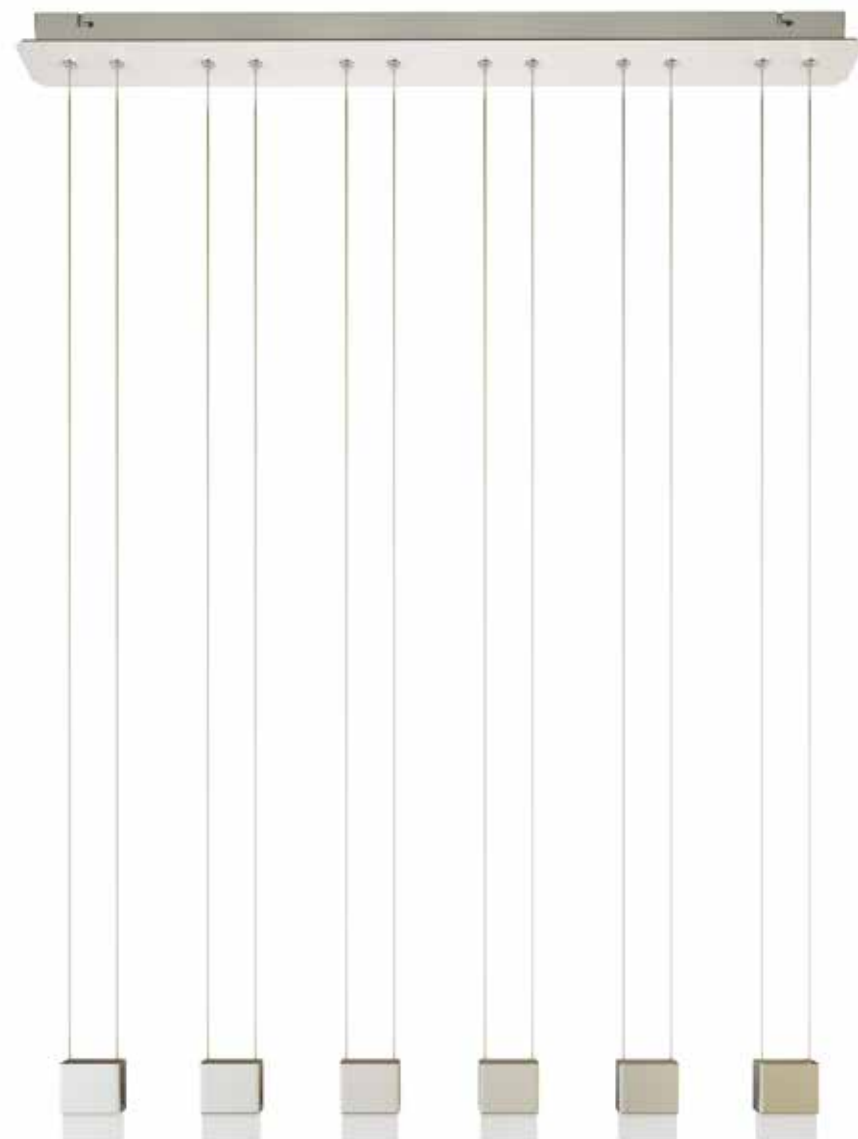

Led Box

Design by Cristian Cubiñá

Pantalla fundición aluminio pulido
Shade polished die cast aluminium

Cristal transparente arenado
Transparent sandblasted glass

Estructura de acero inoxidable pulido espejo
Structure mirror polished stainless steel

Lampara incluida y no reemplazable
Lamp included and not replaceable

5080/016 colgante individual LED 3W
single pendant

5280/046 colgante lineal 4 luces LED 3W
linear pendant 4 lights

5125/066 colgante lineal 6 luces LED 3W
linear pendant 6 lights

5125/086 colgante lineal 8 luces LED 3W
linear pendant 8 lights

LED Citizen 3000K 250lm

CE IP 20 A++