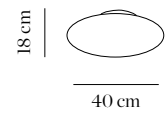

Sun

Design by Josep Novell & Josep Puig

Pantalla cristal opal triplex soplado
Shade triplex blown opal glass

Estructura hierro/Lámpara no incluida
Structure iron/Lamp not included

Montaje posible en pared o techo
Possible installation on wall or ceiling

9308/016 pintado epoxi blanco
finishing epoxi white painted

9309/016 pintado epoxi blanco
finishing epoxi white painted

9308/016RGB pintado epoxi blanco
finishing epoxi white painted

RGB LED

9309/016RGB pintado epoxi blanco
finishing epoxi white painted

RGB LED

En la versión RGB, mediante el mando a distancia se puede variar el color de los LED y fijarlo en el color deseado.

In the RGB version, by using the remote control the LED colour can be changed and fixed in the desired one.

9308/016

9309/016