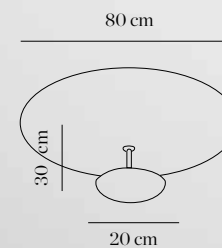

Pantalla solid surface
 Shade solid surface

Lámparas no incluidas
 Lamps not included

9400/011 (80cm) blanco white

3x R7s 115mm max.80W

CE IP 20 A++ A+

Capitone

Design by Oriol Llahona

Estructura hierro epoxi pintado
Structure aluminium powder coated