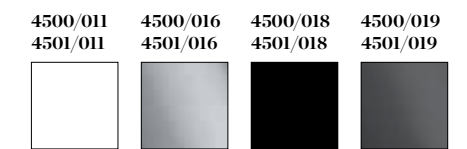

Flex LED

Design by Cristian Cubiña

Estructura latón pintado epoxy
Structure powder coated brass

Lámpara incluida/Con interruptor
Lamp included/With switch

1. 4500/011 blanco *white* LED 2,6W 4000K 140lm
   - 4501/011 blanco *white* LED 2,6W 6500K 160lm
   - 4500/016 plata *silver* LED 2,6W 4000K 140lm
   - 4501/016 plata *silver* LED 2,6W 6500K 160lm
   - 4500/018 negro *black* LED 2,6W 4000K 140lm
   - 4501/018 negro *black* LED 2,6W 6500K 160lm
   - 4500/019 níquel mate *matt nickel* LED 2,6W 4000K 140lm
   - 4501/019 níquel mate *matt nickel* LED 2,6W 6500K 160lm
2. **LED** LED 2,6W