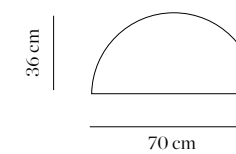

Pantalla solid surface
 Shade solid surface

Lámparas no incluidas
 Lamps not included

9400/011 (80cm) blanco white

3x R7s 115mm max.80W

CE IP 20 A++ A+

Capitone

Design by Oriol Llahona

Estructura hierro epoxi pintado
Structure aluminium powder coated