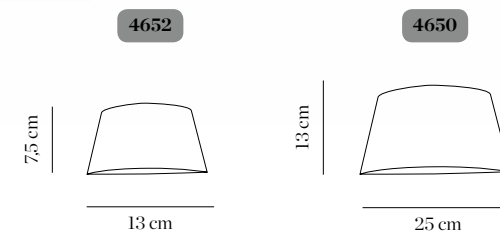

Madame
Design by Oriol Llahona

Pantalla hierro pintado epoxi
Shade iron epoxy painted

Estructura hierro pintado epoxi
Structure iron epoxy painted

Lámpara no incluida / Con interruptor
Lamp not included / With switch

4650/016 blanco plata *white silver*

4650/018 negro dorado *black gold*

G9 60W

4652/016 blanco plata *white silver*

4652/018 negro dorado *black gold*

G9 40W

CE IP 20