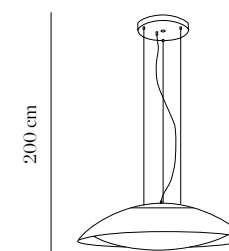

6 x E27 max.20W

CE IP20 A++ A+

200 cm

70cm
90cm
120cm

Lens

Design by Cristian Cubina

Pantalla metacrilato opal
Shade opal methacrylate

Balastro electrónico incluido / Lámpara no incluida
Electronic ballast included / Lamp not included