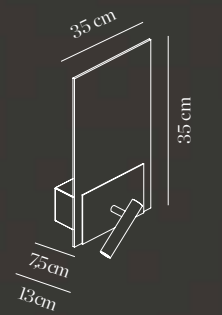

SIN LECTOR WITHOUT READING LIGHT

4017 / 011 blanco *white*

4017 / 016 níquel mate *mat nickel*

4017 / 000 según RAL cliente
according to customer's RAL
(mínimo 15 unidades / minimum 15 units)

4016 / 011 blanco *white*

4016 / 016 níquel mate *mat nickel*

4016 / 000 según RAL cliente
according to customer's RAL
(mínimo 15 unidades / minimum 15 units)

⚡ G24d 26W

CE IP 20 A++

4016
4018

4015
4017