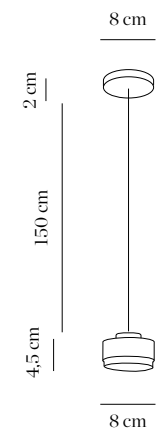

Pill

Design by Novell+Perera

Estructura latón pintado epoxy
Structure powder coated brass

Lámpara incluida y reemplazable
Lamp included and replaceable