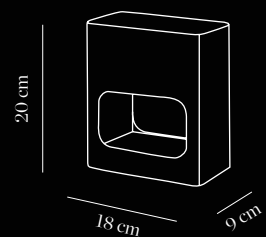

Note

Design by Oriol Llahona

Estructura aluminio anodizado
o pintado epoxi texturizado
*Structure anodized or texturized
epoxi painted aluminium*

Los acabados pintados son
texturizados (cristal óptico arenado)
*Painted finishings are texturized
(optic sandblasted glass)*

Con regulador / Lámpara no incluida
With dimmer / Lamp not included

2900/010 anodizado dorado
Gold anodized

2900/011 blanco *white*

2900/015 rojo *red (ral 3020)*

2900/016 anodizado plata
silver anodized

2900/018 negro *black*

G9 60W

CE

pag
49

pag
192