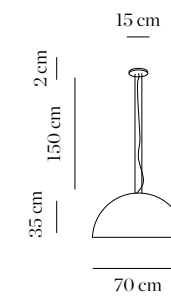

Capitone

Design by Oriol Llahona

Estructura hierro pintado epoxy
Structure powder coated steel

Pantalla solid surface
Shade solid surface

Lámpara no incluida / Peso 10 kg
Lamp not included / Weight 10 kg

5400/011 blanco white

B15 máx.150W

CE ☐ IP 20 ☒ A++ ☒ A+