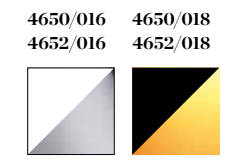

Madame
Design by Oriol Llahona

Pantalla hierro pintado epoxi
Shade iron epoxy painted

Estructura hierro pintado epoxi
Structure iron epoxy painted

Lámpara no incluida / Con interruptor
Lamp not included / With switch

4650/016 blanco plata *white silver*

4650/018 negro dorado *black gold*

G9 60W

4652/016 blanco plata *white silver*

4652/018 negro dorado *black gold*

G9 40W

CE IP 20