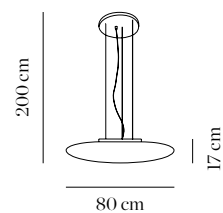

i Curvas fotométricas disponibles en www.almalight.com

Photometric curves available on www.almalight.com

En la versión RGB, mediante el mando a distancia se puede variar el color de los LED y fijarlo en el color deseado.

In the RGB version, by using the remote control the LED colour can be changed and fixed in the desired one.

Stone

Design by Josep Puig & Josep Novell

Pantalla polietileno rotomoldeado
Shade rotomoulded polyethylene

Estructura hierro
Structure iron

Balastro electrónico incluido/Lámparas no incluidas
Electronic ballast included/Lamps not included

5300/036 pintado epoxi blanco
epoxi white painted

2Gx13 T5 55W

5300/036 RGB pintado epoxi blanco
epoxi white painted

RGB LED

Suspensión mediante cables de acero de 2 metros ajustables mediante sistema de autobloqueo
Suspended by 2 metres of steel cable, height adjustable with auto blocking system

CE IP 20 A++