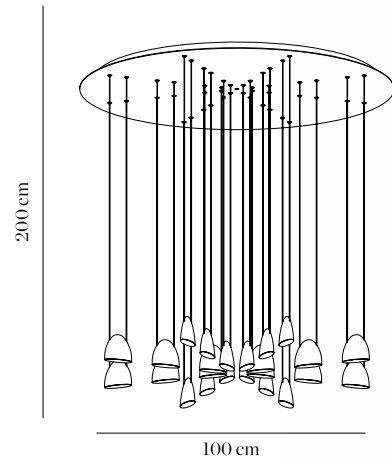

LED Citizen 3000K 250lm

CE  IP 20  A++

5185/167

75 cm

64 cm

5185/247

110 cm

100 cm