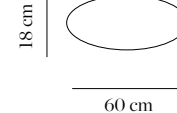

Sun

Design by Josep Novell & Josep Puig

Pantalla cristal opal triplex soplado
Shade triplex blown opal glass

Estructura hierro/Lámpara no incluida
Structure iron/Lamp not included

Montaje posible en pared o techo
Possible installation on wall or ceiling

9308/016 pintado epoxi blanco
finishing epoxi white painted

9309/016 pintado epoxi blanco
finishing epoxi white painted

9308/016RGB pintado epoxi blanco
finishing epoxi white painted

RGB LED

9309/016RGB pintado epoxi blanco
finishing epoxi white painted

RGB LED

En la versión RGB, mediante el mando a distancia se puede variar el color de los LED y fijarlo en el color deseado.

In the RGB version, by using the remote control the LED colour can be changed and fixed in the desired one.

9308/016

9309/016