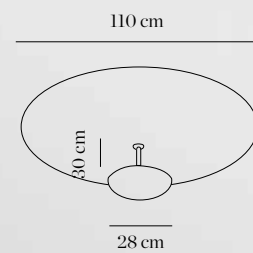

Curvas fotométricas disponibles en www.almalight.com
Photometric curves available on www.almalight.com

Capitone

Design by Oriol Llahona

Estructura hierro epoxi pintado
Structure powder coated steel

Pantalla solid surface
Shade solid surface

Lámparas no incluidas
Lamps not included

9400/011 (80cm) blanco white

3x R7s 115mm max.80W

CE IP 20 A++ A+