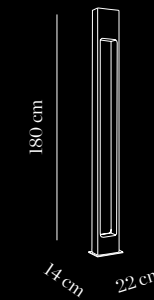

☐ B15 max. 150W

CE IP 20 A++ A+

9

1/2

Small rectangular object on the floor, possibly a battery or a small electronic device.

3900/010 3900/011 3900/015 3900/016 3900/018

Note

Design by Oriol Llahona