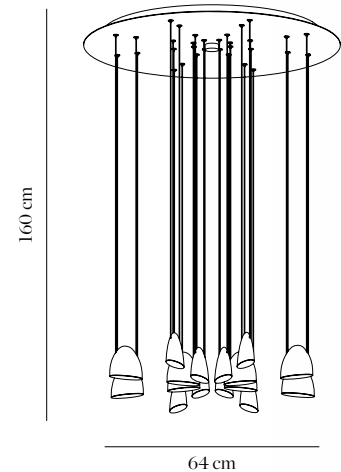

LED Citizen 3000K 250lm

CE  IP 20  A++

5185/167

75 cm

64 cm

5185/247

110 cm

100 cm