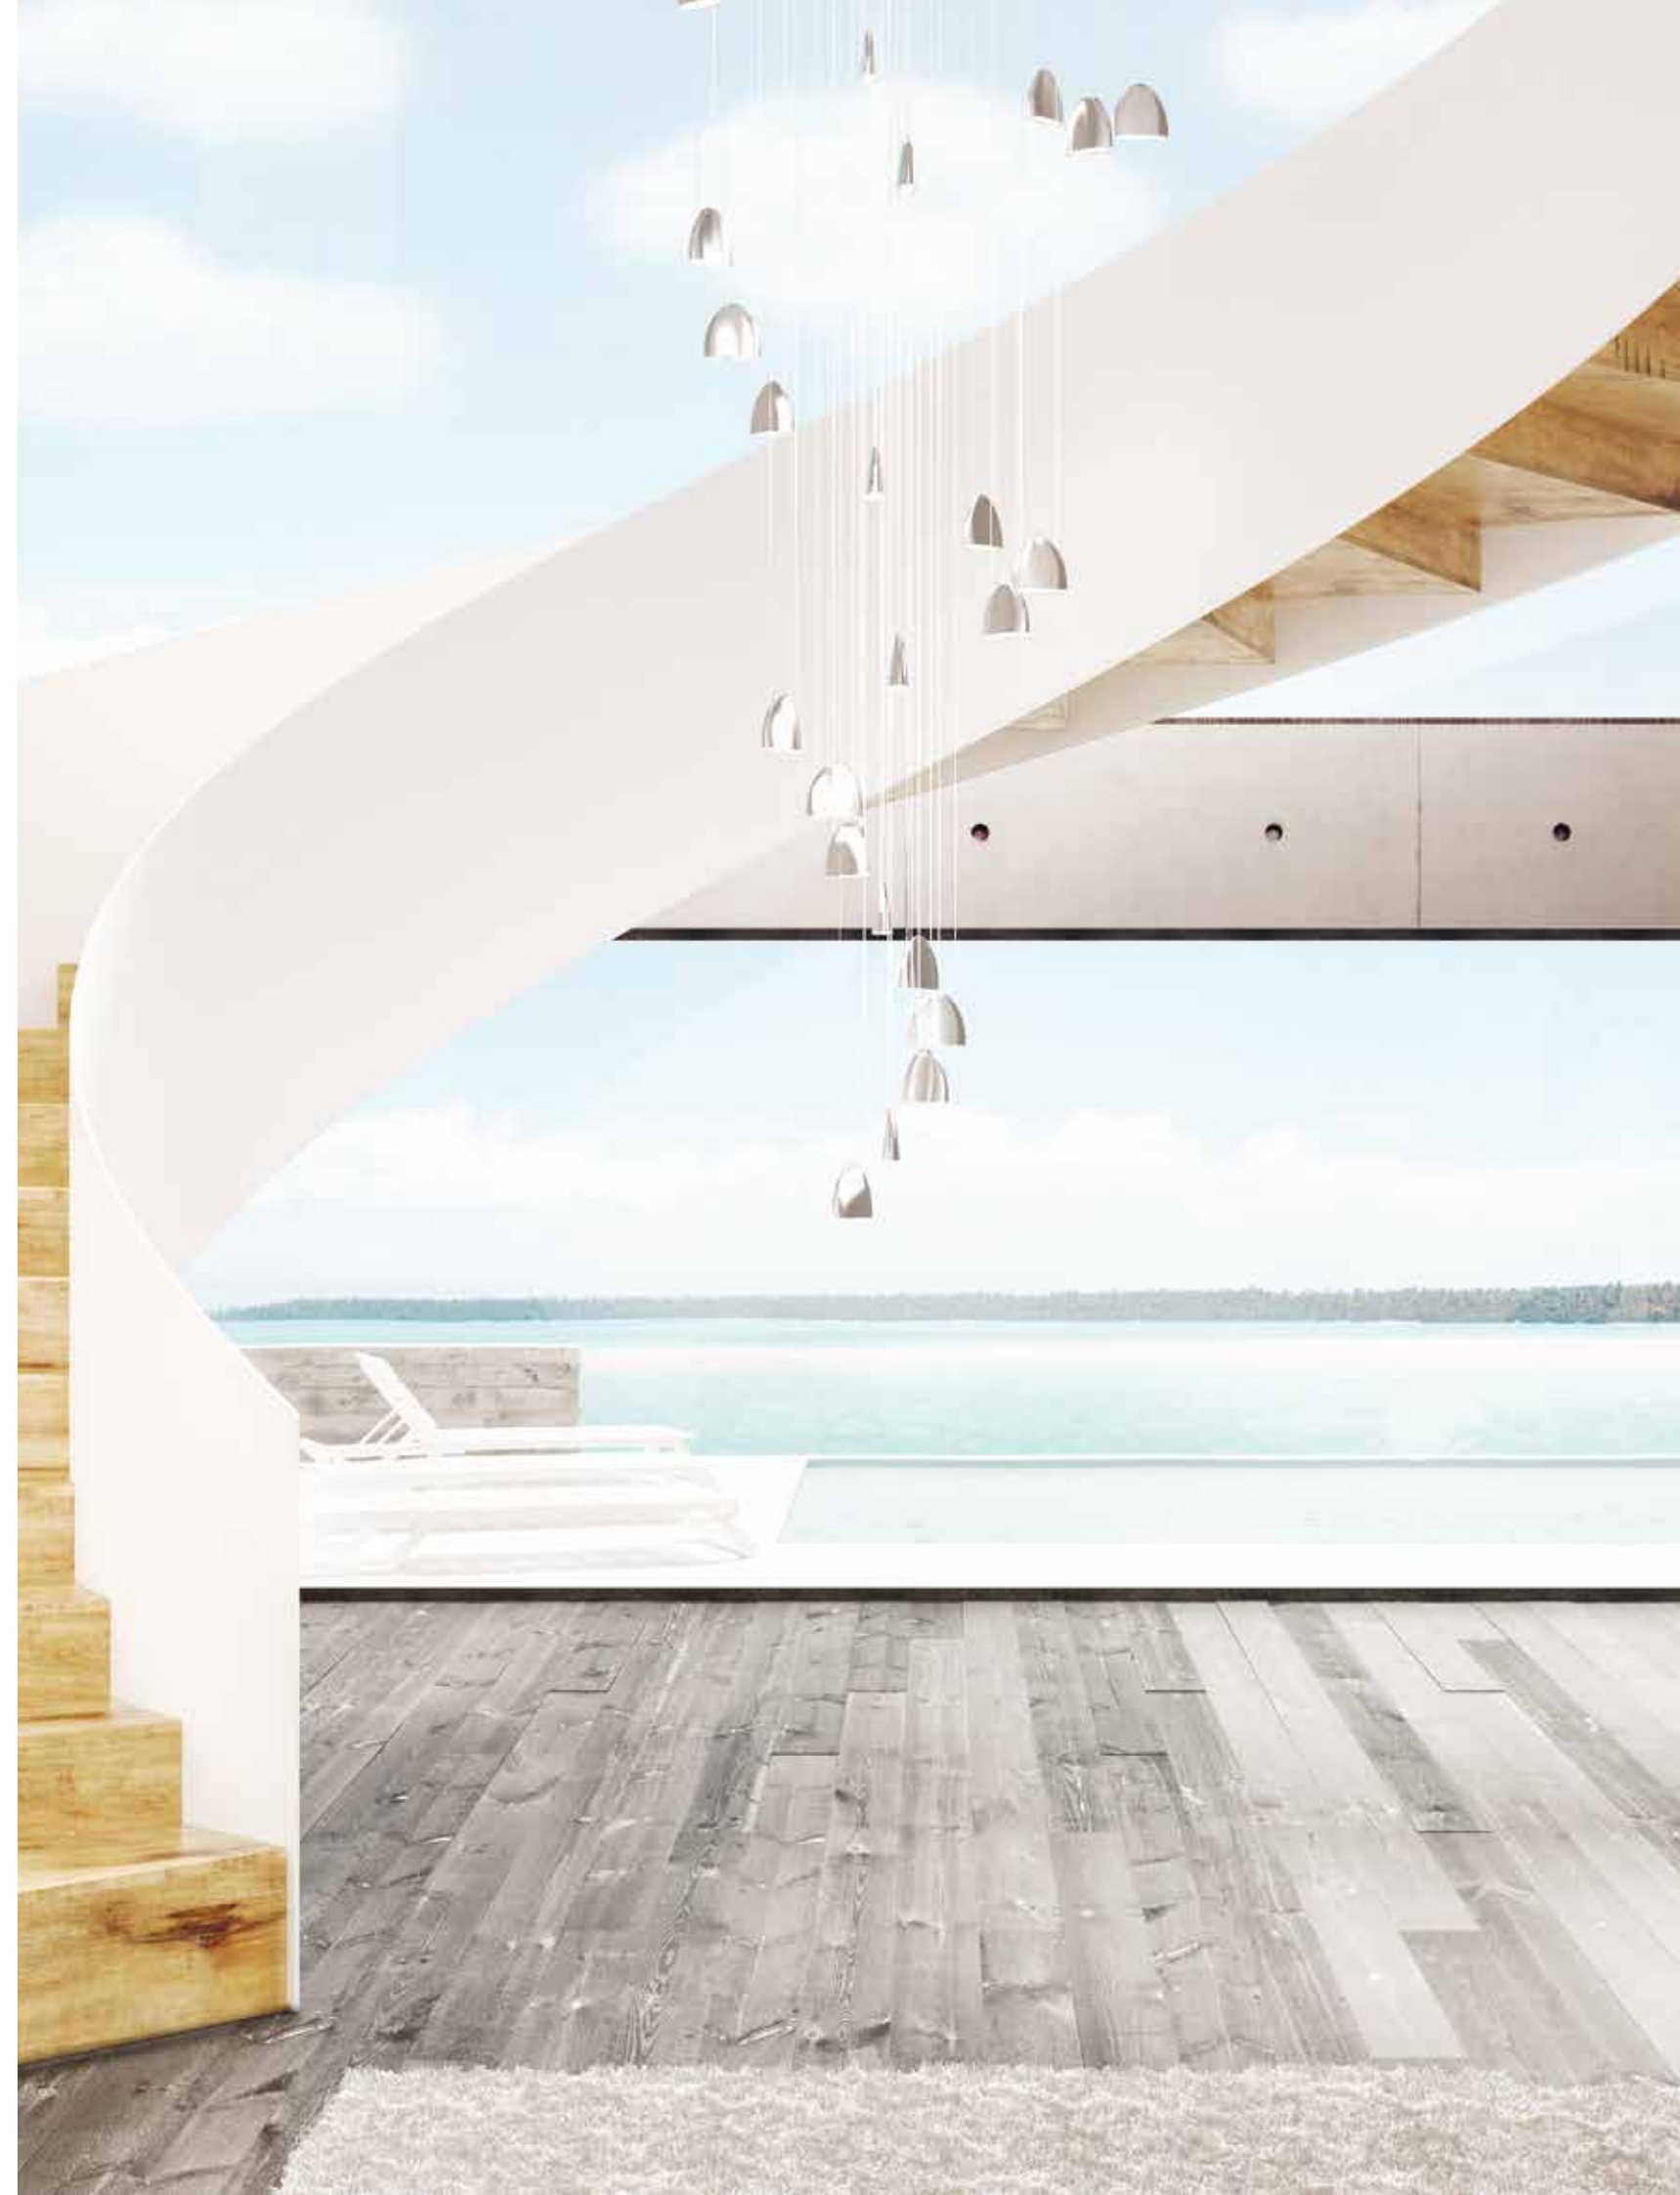

LED Citizen 3000K 250lm

CE  IP 20  A++

5185/167

75 cm

64 cm

5185/247

110 cm

100 cm