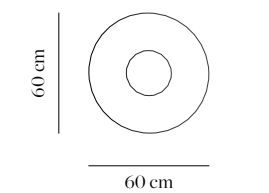

15 cm

Sun

Design by Josep Puig & Josep Novell

Pantalla cristal opal triplex soplado
Shade triplex blown opal glass

Estructura hierro
Structure iron

Lámpara no incluida
Lamp not included

5311/016 pintado epoxi blanco *epoxi white painted*

R7s 200W

5311/016 RGB pintado epoxi blanco *epoxi white painted RGB LED*

Suspensión mediante cables de acero de 2 metros ajustables mediante sistema de autobloqueo
Suspended by 2 metres of steel cable, height adjustable with auto blocking system

CE IP 20