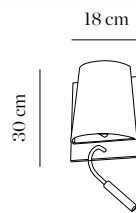

Estructura hierro
Structure iron

Con interruptor para el lector
With switch for the reading light

Lámpara LED 3W 4000K incluida
3W 4000K LED lamp included

4531/027 cromo chrome

E27 60W+LED 3

CE IP 20 A++ A+