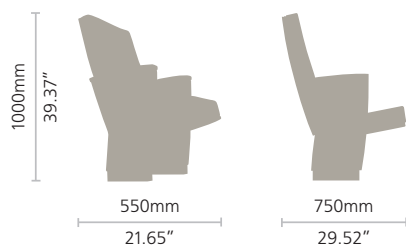

congresscongress PL
congresscongress PL